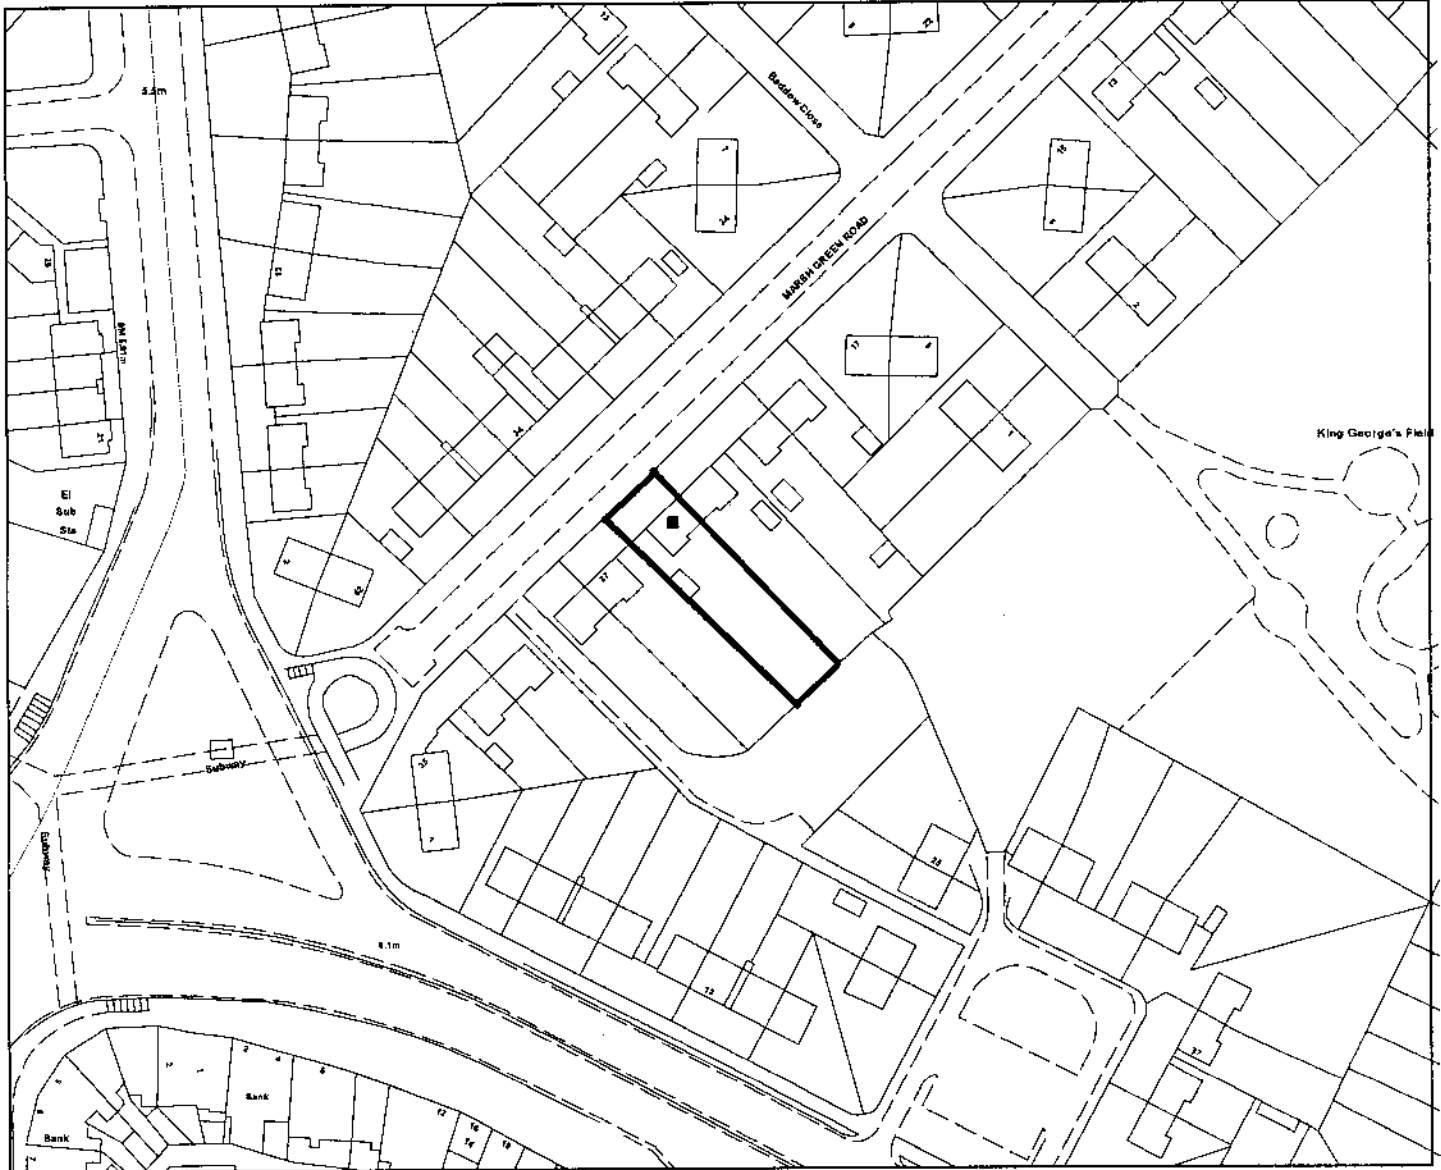

*Inter
As
Type*

Proposed Front Elevation.

DC/04/00613/FUL

25 Marsh Green Road, Dagenham

Reproduced from the Ordnance Survey map with the permission of the Controller of Her Majesty's Stationery Office © Crown Copyright 2000.